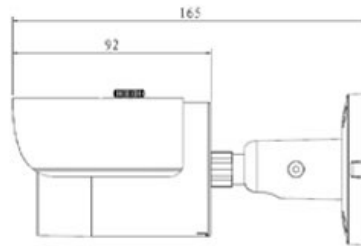

CP- UVC-TA20L2

2 MP Full HD HDCVI IR Bullet Camera - 20 Mtr.

Main Features

- 1/2.7" 2Megapixel HQIS Pro Image Sensor
- 25/30fps@1080P
- Day/Night(ICR), AWB, AGC, BLC, 2D-DNR
- 3.6mm fixed lens (6mm optional)
- IR Range of 20 M, Smart IR, IP67
- High speed, long distance real-time transmission
- Mobile Software: iCMOB, gCMOB
- CMS Software: KVMS Pro, vOptimus Pro

*Product casing and specifications are subject to change without prior notice

CP- UVC-TA20L2

2 MP Full HD HDCVI IR Bullet Camera - 20 Mtr.

Feature

Image Sensor
Minimum Illumination
Shutter Speed
Lens
Video Streaming
Video Output
ICR
IR
Operating Temperature
Power Source
Power Consumption
Dimension
Weight

Specification

1/2.7" 2Megapixel HQIS Pro
0.01Lux@F1.2(AGC ON),0Lux IR on
1/50s~1/100,000s
3.6mm (6mm optional)
1080P@25 fps
1-channel BNC HDCVI high definition video output
Auto(ICR)/B&W/Color
IR Range of 20 M, Smart IR
-30°C~+60°C/ Less than 95%RH (no condensation)
DC12V±20%
Max 3.6W
Φ70mm × 165mm
0.35Kg