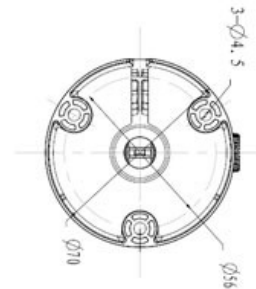

CP- UVC-TA20L2

2 MP Full HD HDCVI IR Bullet Camera - 20 Mtr.

Main Features

- 1/2.7" 2Megapixel HQIS Pro Image Sensor
- 25/30fps@1080P
- Day/Night(ICR), AWB, AGC, BLC, 2D-DNR
- 3.6mm fixed lens (6mm optional)
- IR Range of 20 M, Smart IR, IP67
- High speed, long distance real-time transmission
- Mobile Software: iCMOB, gCMOB
- CMS Software: KVMS Pro, vOptimus Pro

*Product casing and specifications are subject to change without prior notice

CP- UVC-TA20L2

2 MP Full HD HDCVI IR Bullet Camera - 20 Mtr.

Feature

Image Sensor
Minimum Illumination
Shutter Speed
Lens
Video Streaming
Video Output
ICR
IR
Operating Temperature
Power Source
Power Consumption
Dimension
Weight

Specification

1/2.7" 2Megapixel HQIS Pro
0.01Lux@F1.2(AGC ON),0Lux IR on
1/50s~1/100,000s
3.6mm (6mm optional)
1080P@25 fps
1-channel BNC HDCVI high definition video output
Auto(ICR)/B&W/Color
IR Range of 20 M, Smart IR
-30°C~+60°C/ Less than 95%RH (no condensation)
DC12V±20%
Max 3.6W
Φ70mm × 165mm
0.35Kg